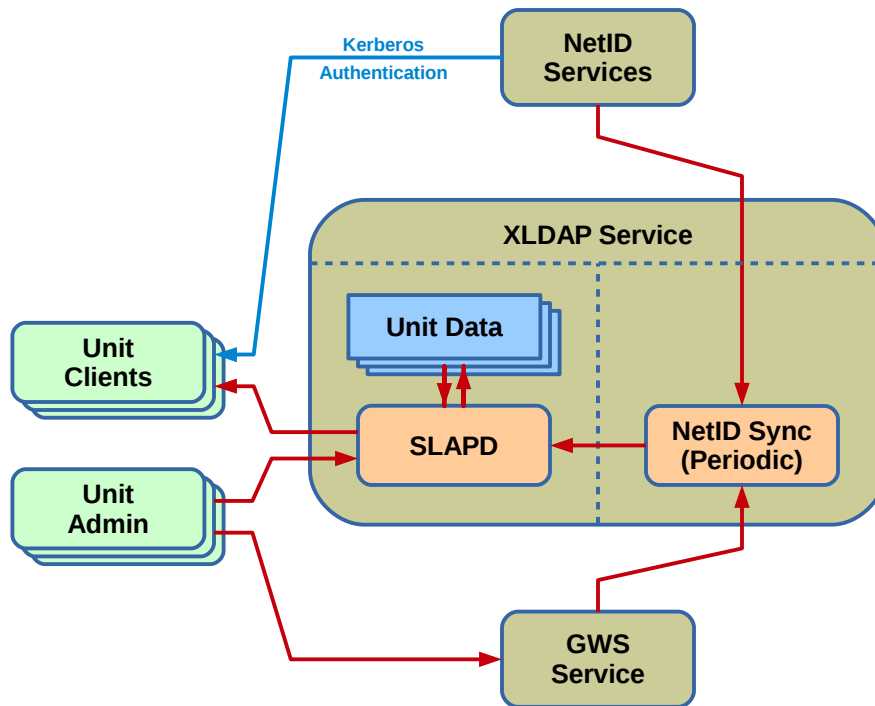

# XLDAP: LDAP+NetID Services for Linux (Proposed)